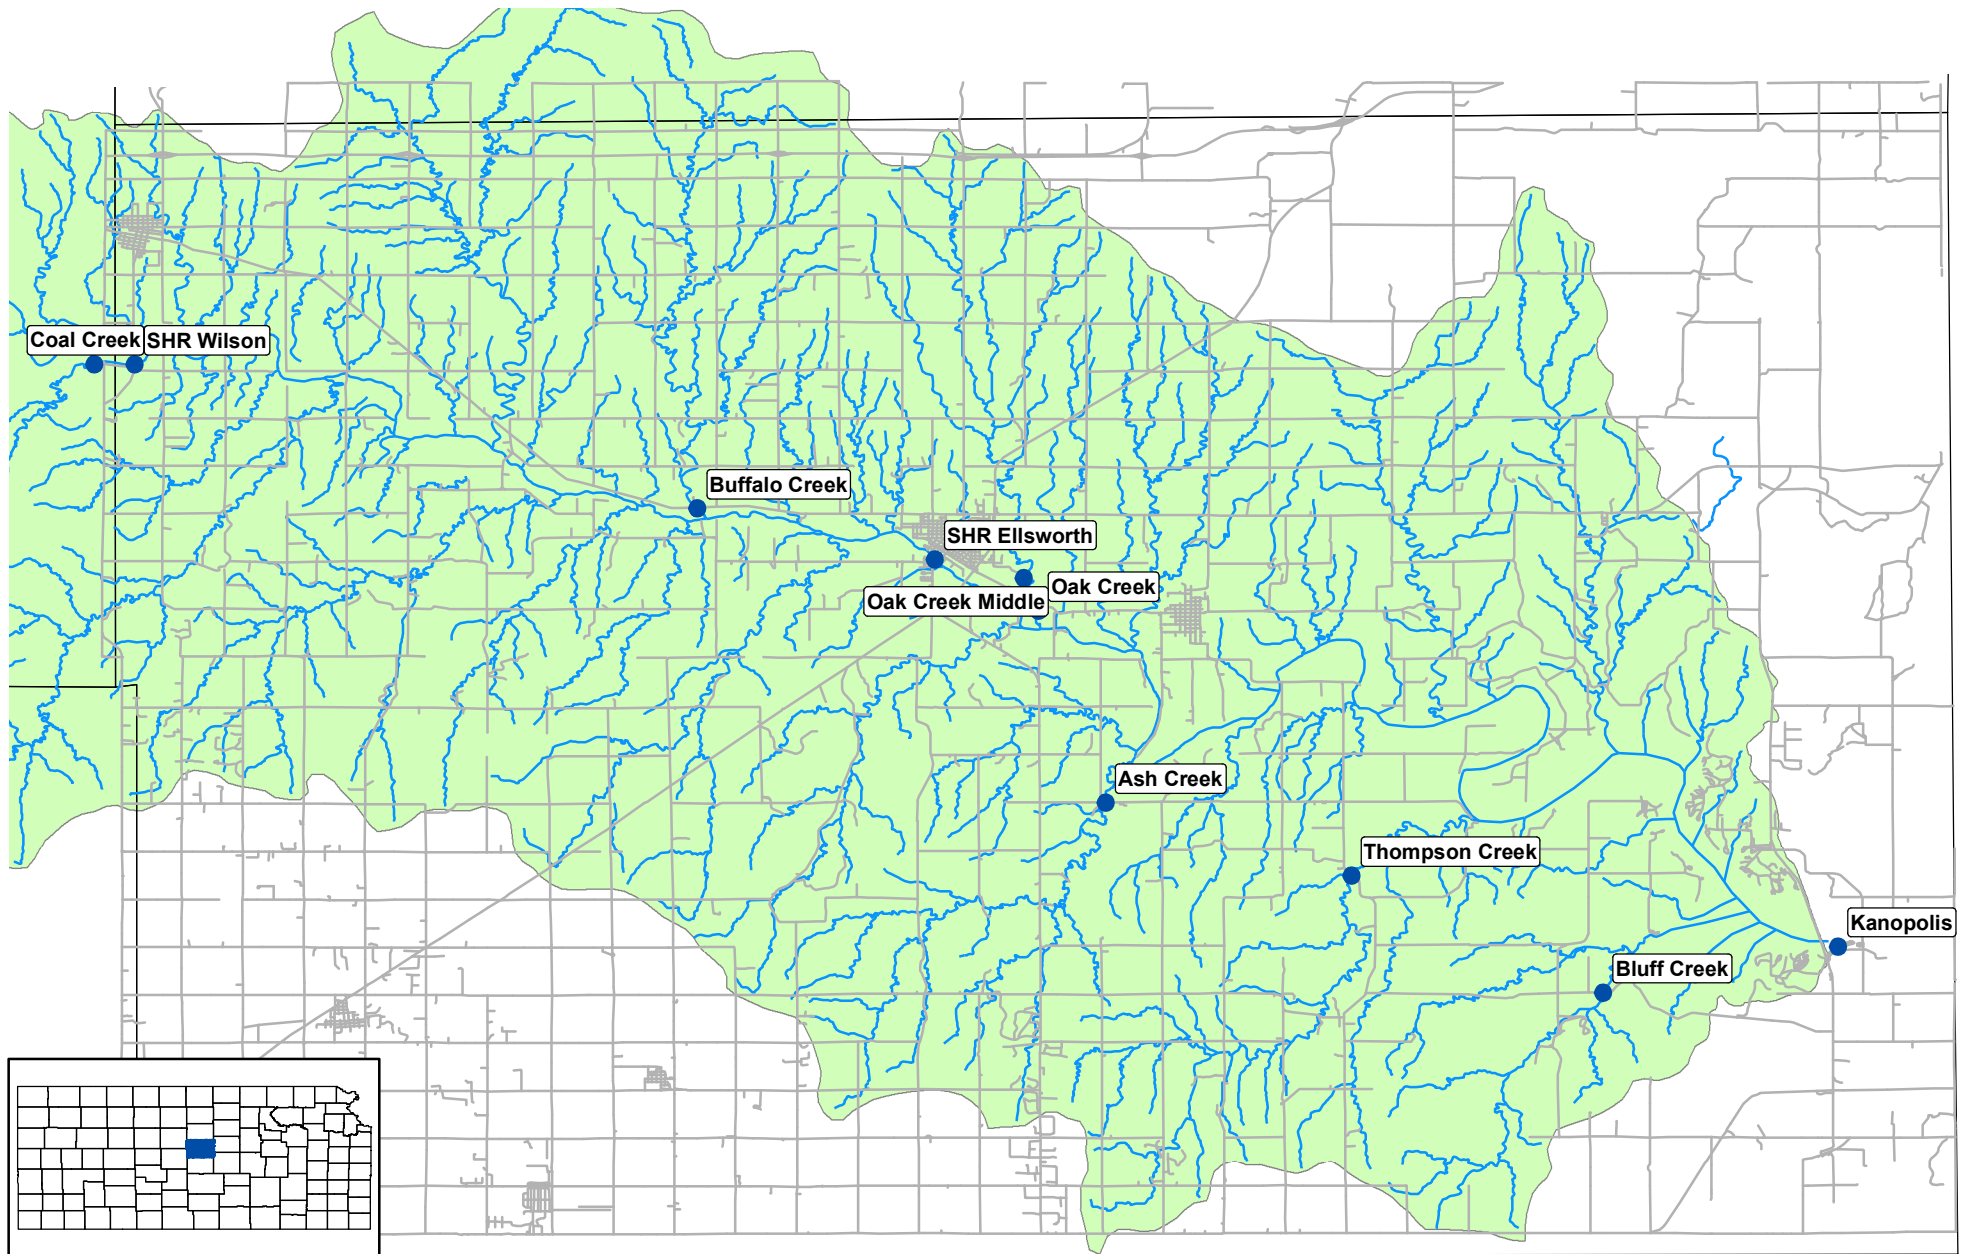

Big Creek\Middle Smoky Hill River Watersheds Ellsworth County Monitoring Locations

Legend

- Monitoring Locations
- Ellsworth Roads
- Streams
- Watershed**
- Big Creek
- Middle Smoky Hill

Big Creek\Smoky Hill River Watersheds
Monitoring Locations as of Feb. 18, 2009
www.mykansawatershed.com
North American Datum 1983
Feb. 20, 2009